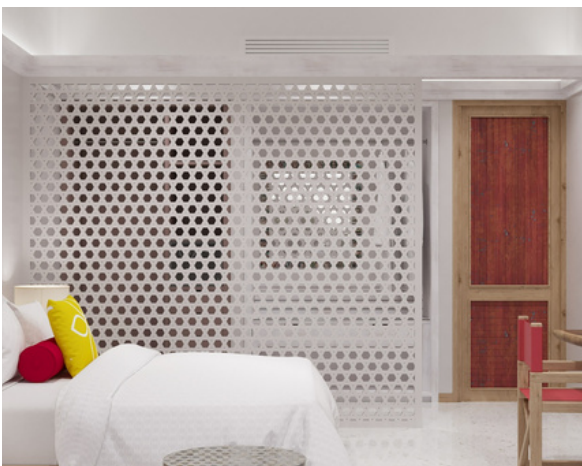

Deluxe Beach Villa with Pool

(Roomsize 67M²
| 2 Adults + 1 Child or 3 Adults)