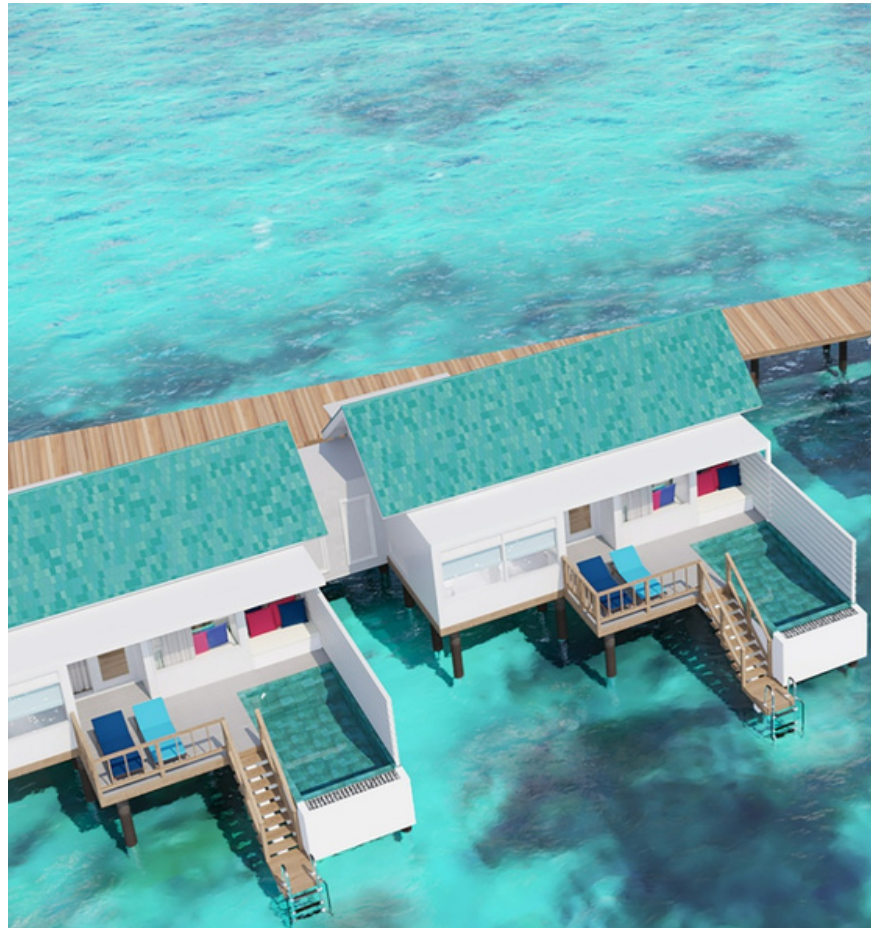

OBLU

NAT
URE

Helengeli
by SENTIDO

- A Arrival Pavillion
- B Progressive Indian Restaurant
- C Watersports Center
- D ELEINA THE SPA Complex
- E Dive Center
- F Helen's Pool Bar
- G The Spice Restaurant
- H 'O' Shop
- I Overwater Gym
- J Just Grill
- K Adult-only Pool
- L Kid's Club
- M Sunset Jetty

Sunset Water Villa with Pool

(Roomsize 87M²
| 2 Adults + 1 Chlid)

Lagoon Villa with Pool

(Roomsize 78M²
| 2 Adults + 1 Child or 3 Adults)

Gallery

Restaurant & Bar

The Spice

International Buffet