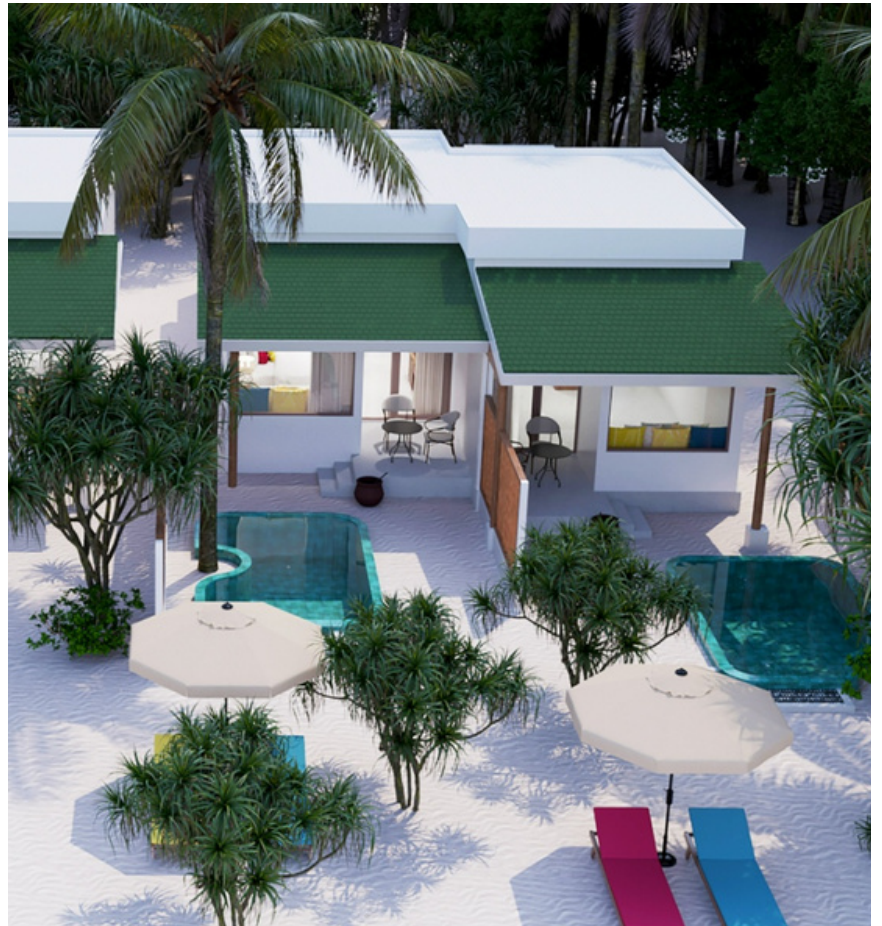

Deluxe Beach Villa with Pool

(Roomsize 67M²
| 2 Adults + 1 Child or 3 Adults)