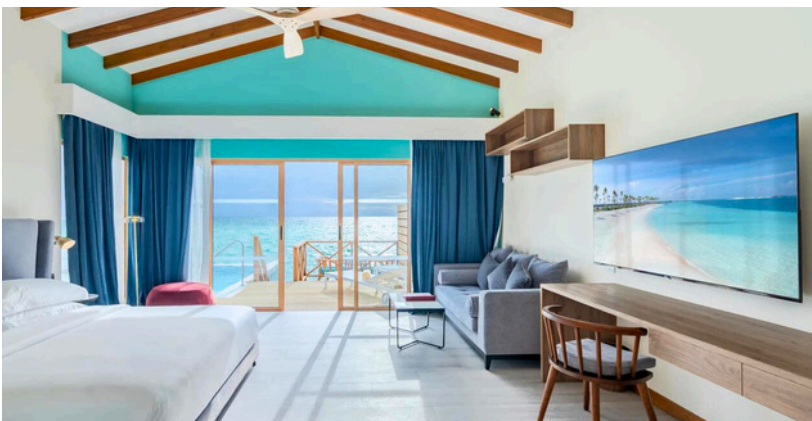

Lagoon Suite Pool

Roomsize 100 sqm | 3 Adults
(View : Sunset)

Property amenities

Private Pool | Private Bath Tub | Free WiFi | Air conditioning | Ceiling fan | Wine cooler | Mini-bar | Flat screen TV | Tea/coffee making facilities | Reading light | Desk | Hair-dryer | Telephone | Private digital safe