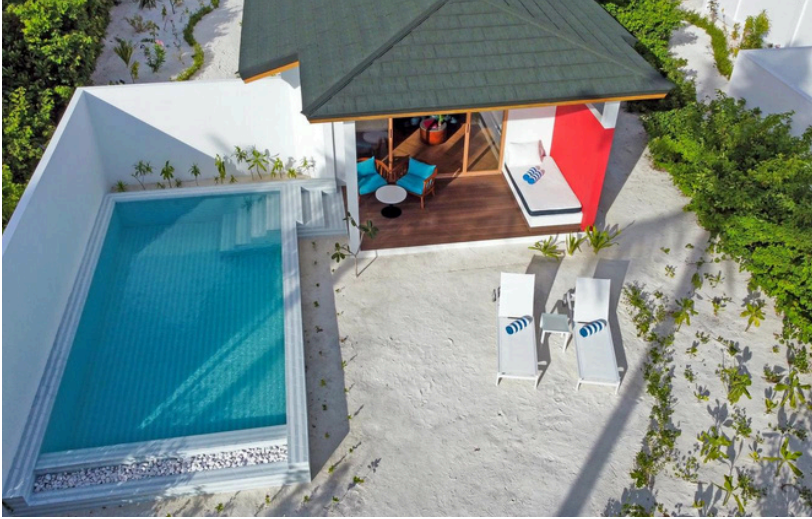

Beach Suite Pool

Roomsize 100 Sqm | 3 Adults & 1 Child
(View : Sunset)

Property amenities

Private Pool | Private Bath Tub | Free WiFi | Air conditioning | Ceiling fan | Wine cooler | Mini-bar | Flat screen TV | Tea/coffee making facilities | Reading light | Desk | Hair-dryer | Telephone | Private digital safe